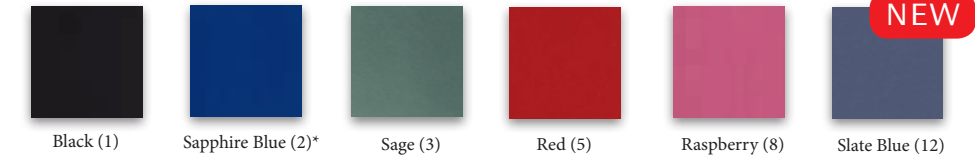

COVER STYLES & COLORS

Check planner option chart for availability

Grained Faux Leather
"Club"
Refillable

Grained Faux Leather
"Kali"
Refillable

Smooth Faux Leather
"Soho"
Refillable

Smooth Faux Suede
"Texas"
Refillable

Smooth Faux Suede
"Sunrise/Sunset"
Refillable

Genuine Leather
"Duo"
Refillable

Genuine Leather
"Chelsea"
Refillable

Genuine Calfskin
"Full Hide"
Refillable

Embossed Faux Leather
"Canvas"
Spiral

*While quantities last