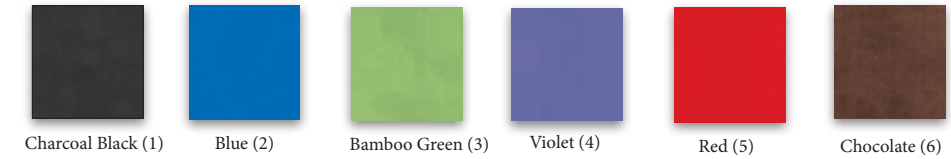

COVER STYLES & COLORS

Check planner option chart for availability

Grained Faux Leather
"Club"
Refillable

Grained Faux Leather
"Kali"
Refillable

Smooth Faux Leather
"Soho"
Refillable

Smooth Faux Suede
"Texas"
Refillable

Smooth Faux Suede
"Sunrise/Sunset"
Refillable

Genuine Leather
"Duo"
Refillable

Genuine Leather
"Chelsea"
Refillable

Genuine Calfskin
"Full Hide"
Refillable

Embossed Faux Leather
"Canvas"
Spiral

*While quantities last