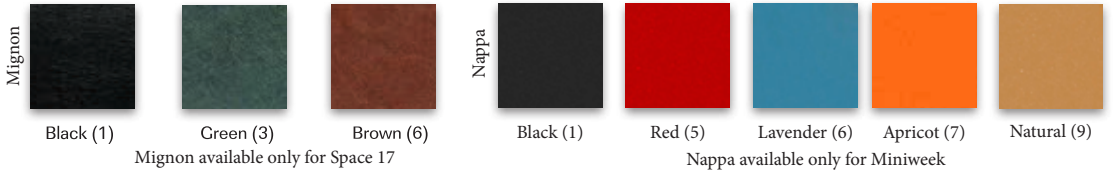

COVER STYLES & COLORS

Check planner option chart for availability

Grained Faux Leather
"Club"
Refillable

Grained Faux Leather
"Kali"
Refillable

Smooth Faux Leather
"Soho"
Refillable

Smooth Faux Suede
"Texas"
Refillable

Smooth Faux Suede
"Sunrise/Sunset"
Refillable

Genuine Leather
"Duo"
Refillable

Genuine Leather
"Chelsea"
Refillable

Genuine Calfskin
"Full Hide"
Refillable

Embossed Faux Leather
"Canvas"
Spiral

*While quantities last