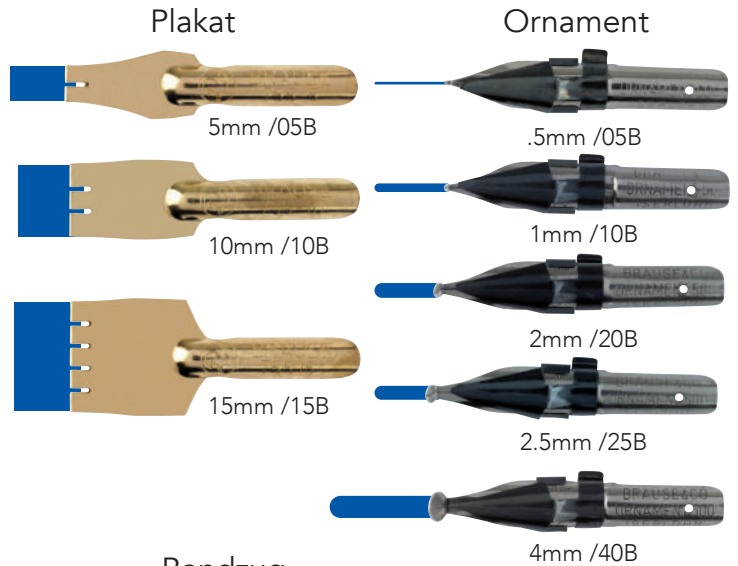

Ornament 500

1. Round nib with blade and ink reservoir.
   - For titles, ornamentation and monoline lettering
   - 9 sizes
2. .5mm /05B, .7mm /07B, 1mm /10B, 1.5mm /15B, 2mm /20B, 2.5mm /25B, 3mm /30B, 4mm /40B, 5mm /50B

Box of 50 nibs / size	500/ *	1	$ 135.00
Box of 15 nibs / size	1520/	1	$ 44.50

Bandzug 180

1. Square nibs best for Roman, Italic, Gothic
   - Ink reservoir on top
   - Unique for its sharp angles and precise upstrokes
   - 9 sizes
2. .5mm /05, .7mm /07, 1mm /10, 1.5mm /15, 2mm /20, 2.5mm /25, 3mm /30, 4mm /40, 5mm /50

Box of 50 nibs / size	180/	1	$ 152.00
Box of 3 nibs / size (all except /07 and /50)	3180/ ✓	1	$ 15.95

Bandzug Left-Handed Nibs

- Designed for left-handed use
- Ink reservoir on top
- 4 sizes

Box of 3 nibs	1.5 mm	318515B	1	$ 15.95
Box of 3 nibs	2 mm	318520B	1	$ 15.95
Box of 3 nibs	2.5 mm	318525B	1	$ 15.95
Box of 3 nibs	3 mm	318530B	1	$ 15.95

Nib Chart

Laminated	4B	1	$ 5.00

Calligraphy Nib Displays

Metal countertop displays with choice of 200 or 36 3-nib boxes. A mix of our most popular nibs. Perfect for any counter or endcap.

200 boxes: 10 x 300029B, 300046B, 30050B, 300065B, 300066B, 300068B, 300076B, 300361B, 300511B, 300513B, 310001B, 318005B, 318010B, 318015B, 318020B, 318025B, 318030B, 318040B, 375510B, 375515B

Display size: 14½ W x 12 D x 20 H"   8003B   1 $ 3,081.00

36 boxes: 6 x 300361B, 300066B, 300076B, 300046B, 300511B, 3 x 310001B, 300068B

Display size: 5¼ W x 7¾ D x 15¾ H"   8006B   1 $ 550.35

Box set of 3