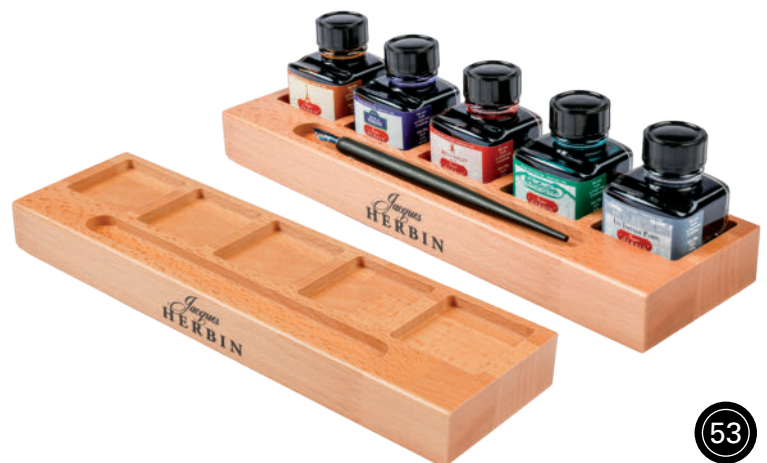

Wood Desk Display NEW

An elegant, natural wood, countertop display. Holds five bottles of 30 or 50 ml inks. Ink not included.

Display	12½ W x 4 D x 2 H"	21002T	1	$ 68.00