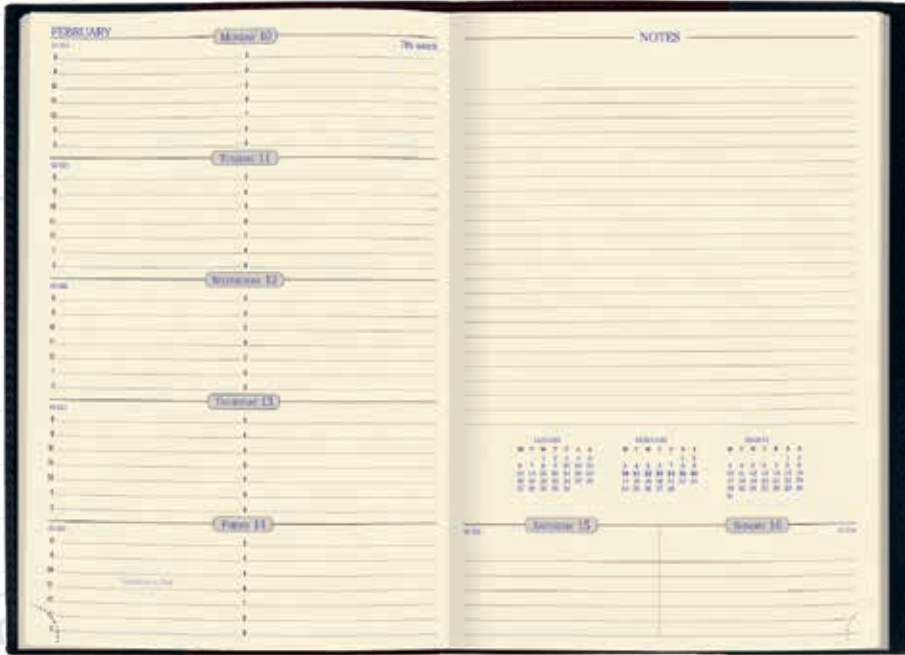

SPACE 24 - 6¼ x 9¾" (16 X 24 CM)

Monday–Friday on left, Saturday, Sunday, and notes on right

SPACE 17 - 3½ x 6¾" (8.8 X 17 CM)

Monday–Saturday on left, Sunday and notes on right

IB TRAVELER - 3½ x 6¾" (8.8 X 17 CM)

Monday–Saturday on left, Sunday and space for priorities on right

- 90g cream, French-made paper: Space 24
- 64g white, French-made paper: Space 17 & IB Traveler
- Monthly planning pages: Space 24 & Space 17
- Maps: Space 24 & IB Traveler
- Fountain pen and marker friendly: Space 24
- Notes pages
- Sewn binding
- Tear off corners
- Attached address book: Space 24 & Space 17
- Removable address book: IB Traveler

Features:

- White paper, 64g
- Cream paper, 90g
- Two-color print
- Sewn binding
- Monthly planning pages
- Notes pages
- Maps
- Tear off corners
- Attached address book
- Removable address book

	SPACE 24 JAN. - DEC.		SPACE 17 JAN. - DEC.		IB TRAVELER JAN. - DEC.			
White paper, 64g			•		•			
Cream paper, 90g	•							
Two-color print	•		•		•			
Sewn binding	•		•		•			
Monthly planning pages	•		•		•			
Notes pages	•		•		•			
Maps	•				•			
Tear off corners	•		•		•			
Attached address book	•		•		•			
Removable address book					•			
Cover Material	Color Code		Ref.	MSRP	Ref.	MSRP	Ref.	MSRP
Texas	1 2 3 4 5 6		231	\$32.00	171	\$25.00	061	\$17.00
Club	1 2 5 3 16 19		232	\$36.00	172	\$29.00	062	\$21.00
Soho	1 5 8 11		233	\$36.00	173	\$28.00	063	\$20.00
Kali	1 2 5 6 15 18		236	\$35.00				
Chelsea	1 5				179	\$26.00	069	\$18.00
Billy	1 2 3 18		235	\$45.00	175 ¹	\$34.00	065 ¹	\$26.00
Refill only			2301	\$22.00	1701	\$18.00	0601	\$11.00
Address/Memo			15020	\$ 2.50	06020	\$ 2.00	06020	\$ 2.00
Address w/Tabs			1504	\$ 3.00	0604	\$ 3.00	0602	\$ 2.50