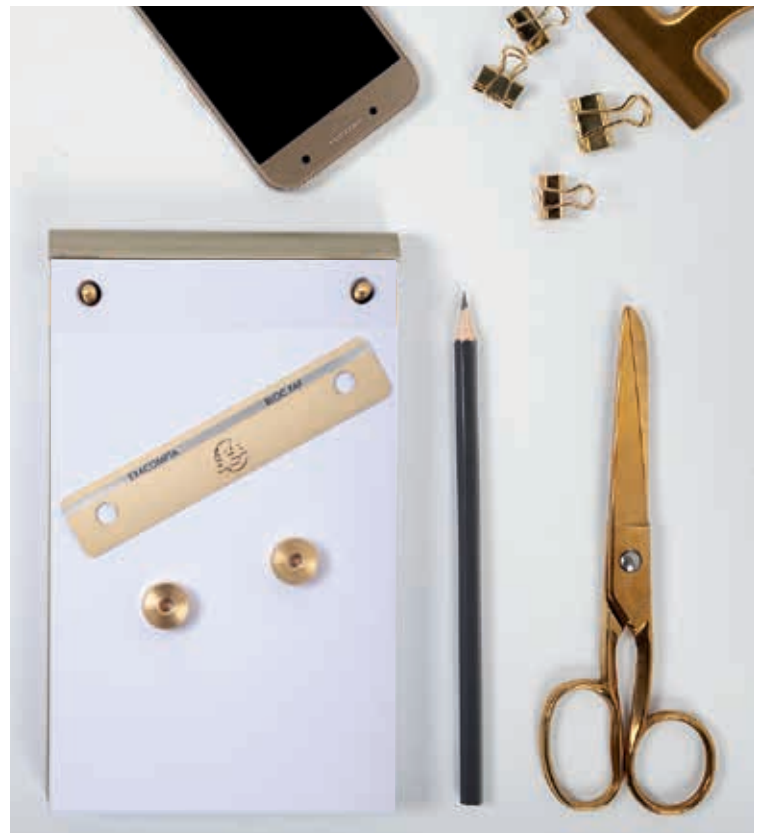

## FAF Pads: Fabriqués en France

The FAF is a stylish, sophisticated, refillable memo pad with a unique vintage look. Makes a great gift.

- Solid brass construction with non-slip backing
- 70g paper, bright white
- 170 microperforated sheets
- Refillable
- Blank or dot-grid paper options
- Gift boxed