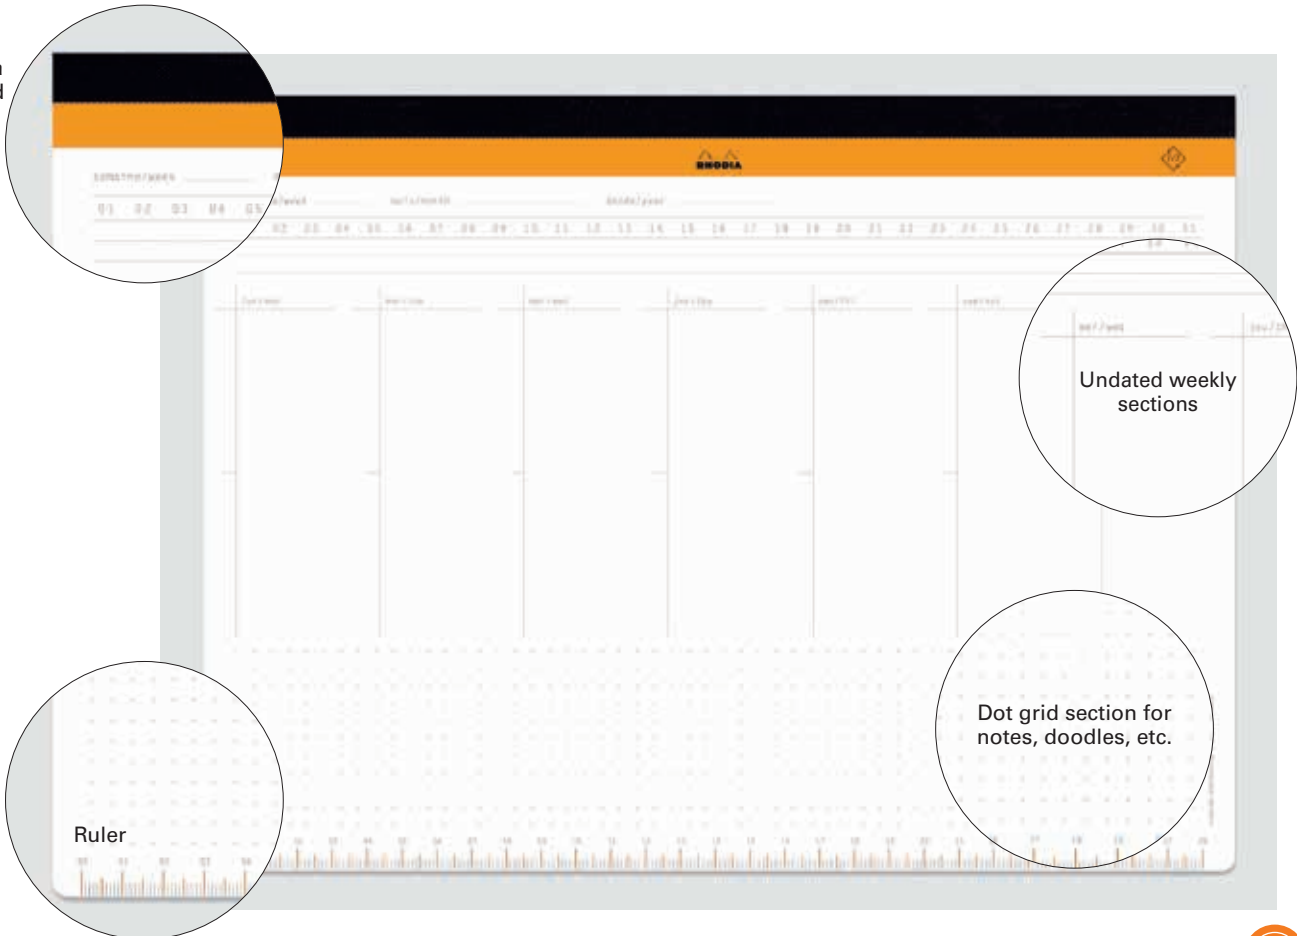

Clothbound with a nonskid cardboard backing and 60 micro-perforated sheets