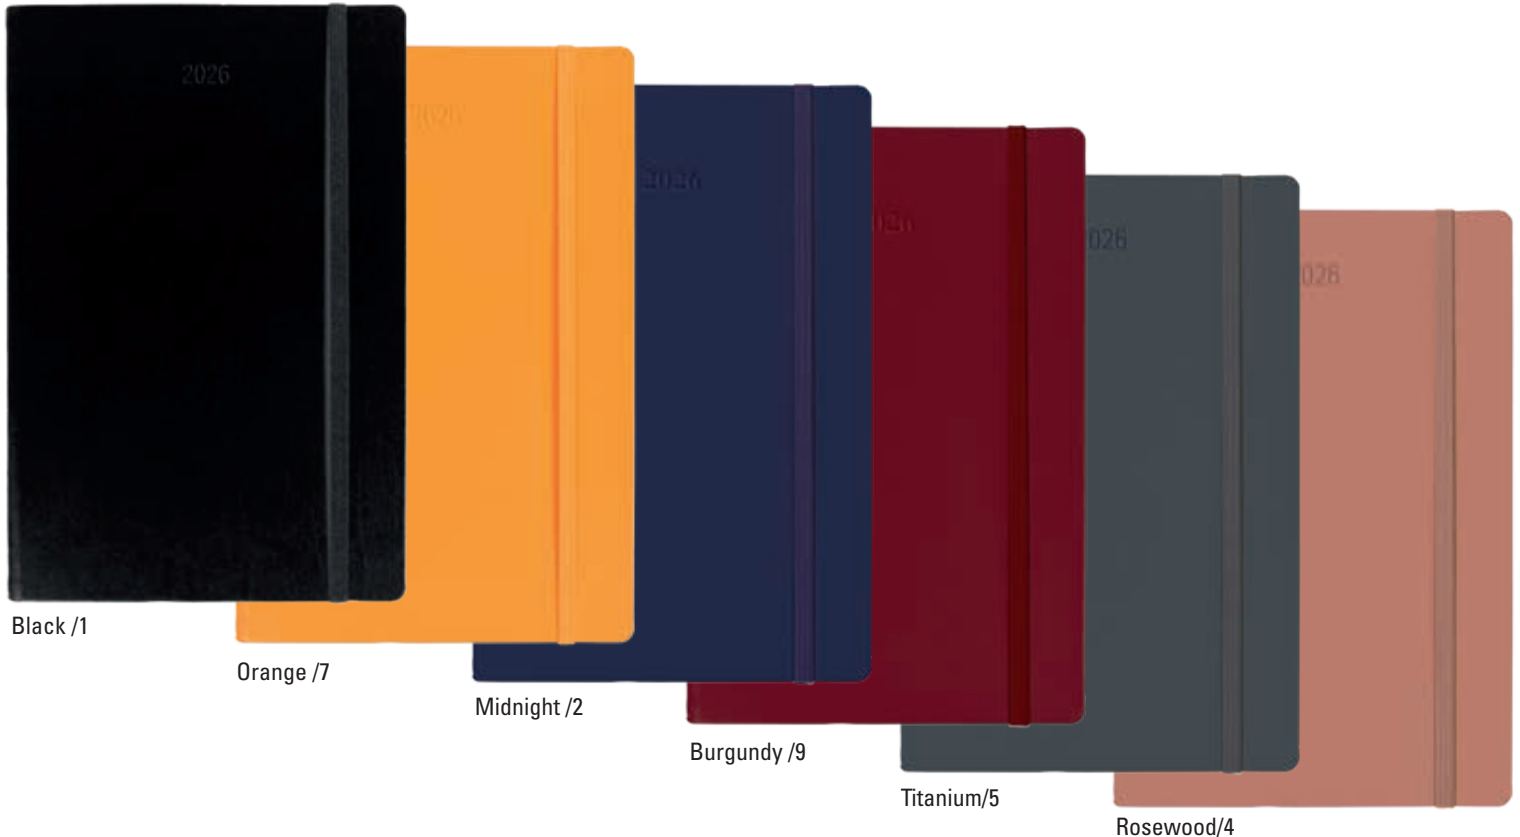

Black /1

Orange /7

Midnight /2

Burgundy /9

Titanium/5

Rosewood/4