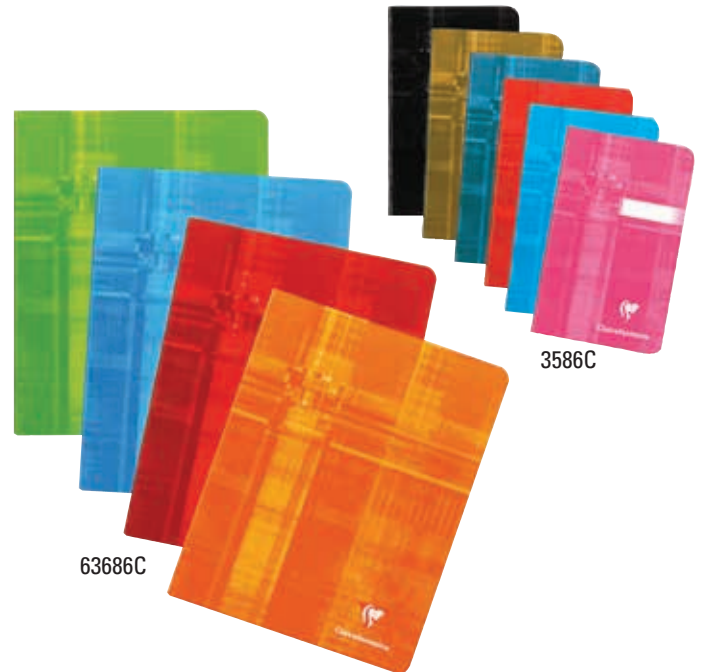

Hardcover Lined

96 sheets (A4)	8¼ x 11¾"	9045C ✓	5	$22.00

63686C

3586C