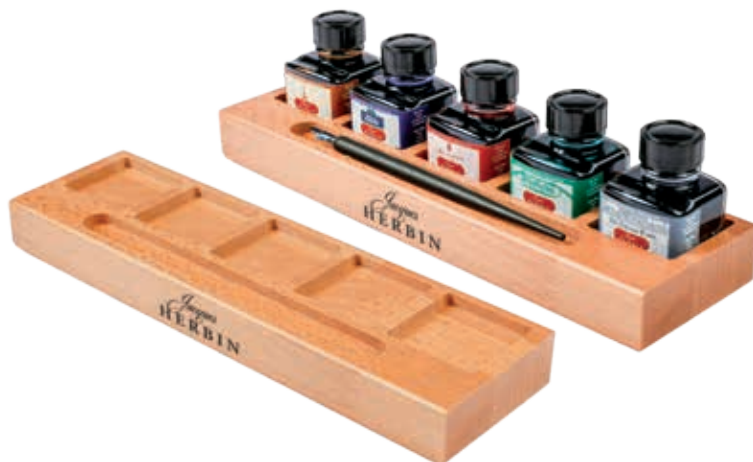

Wood Desk Display NEW

An elegant natural wooden display case, sold empty. Display case to hold up to 5 bottles of 30ml inks

Description	Size	Reference	Min. Order	List ea.
Display	12½ W x 4 D x 2 H"	21002T	1	$ 68.00