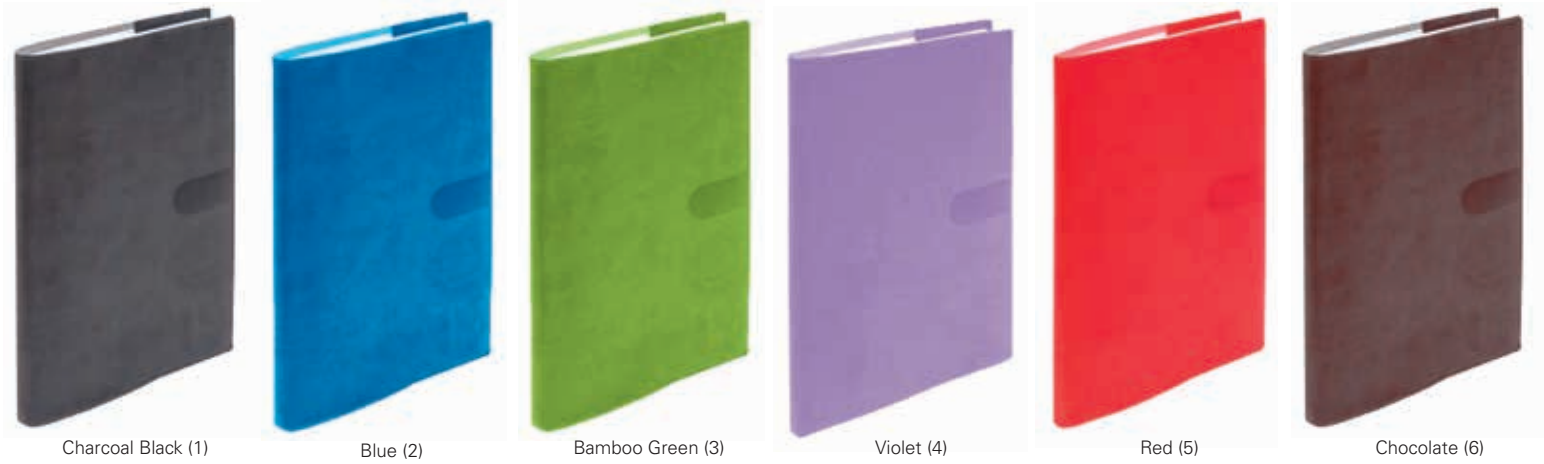

TEXAS *Smooth Faux Suede*