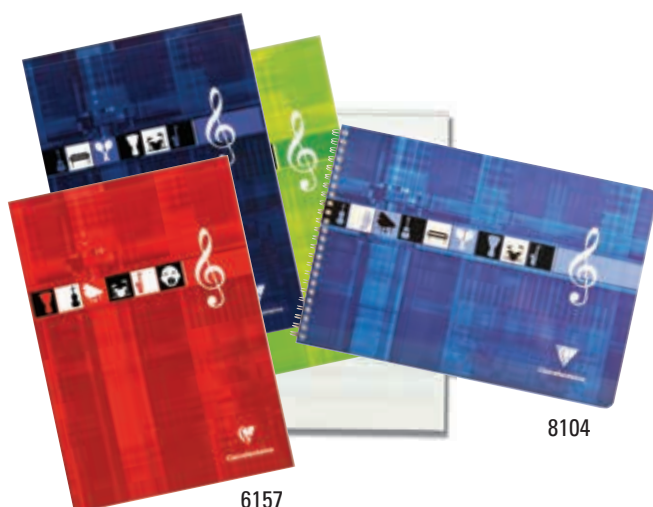

Notepad

- 90g off-white, French-made paper
- 12 staves per page
- 50 sheets
- Vertical orientation

50 sheets	8 1/4 x 11 3/4"	6157C	5	$15.50