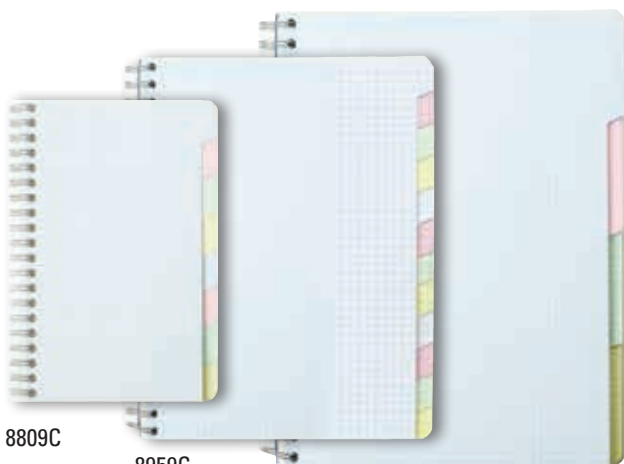

8809C

8959C

8139C