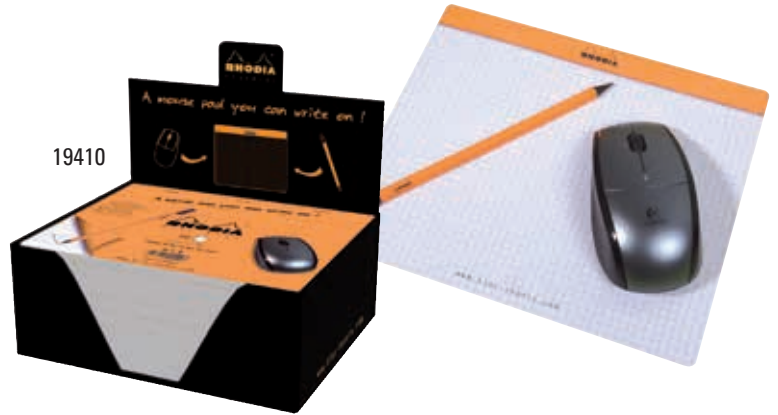

Mouse Pad

A smart combination of mouse pad and notepad.

- 80g paper with 5mm grid
- 30 sheets per pad
- Smooth surface for mouse and writing
- Non-skid backing
- Sold in a countertop display that includes 30 pads

Mouse Pad	7¹/₂ x 9"	19410C ✓	30	$ 8.50