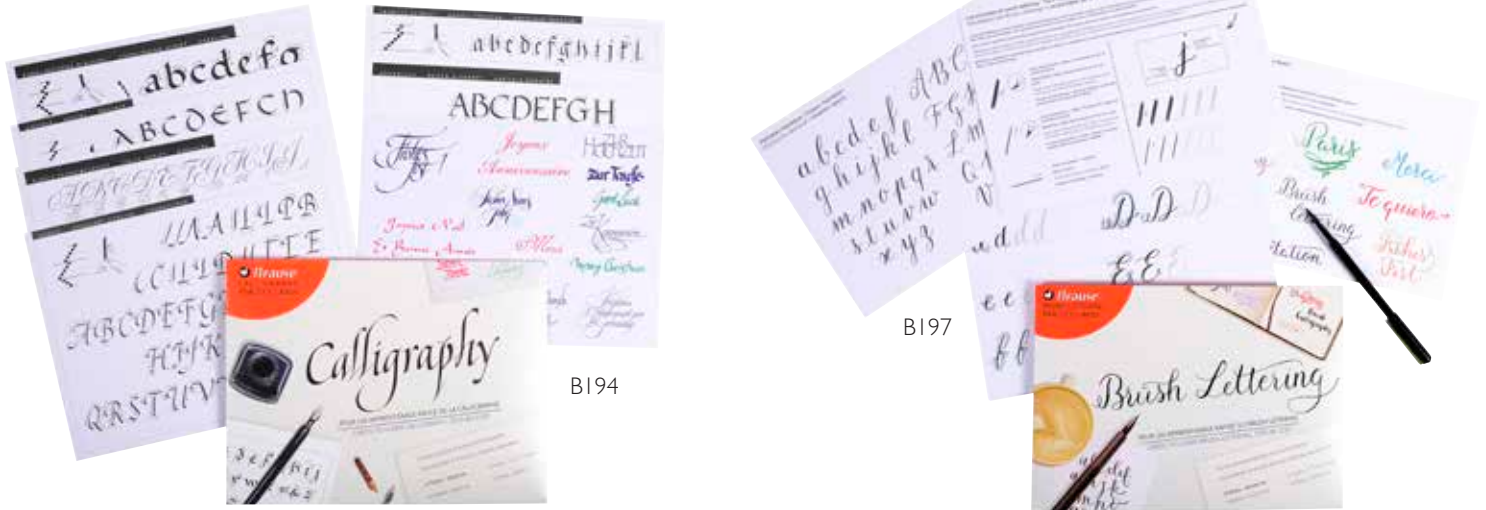

Calligraphy Practice Cards

Lettering Practice Cards

12 instructional cards with arrows showing proper direction of pen strokes and correct nib angles. For use under practice paper or as a guide to copy alphabet.

Description	Size	Reference	Min. Order	List ea.
Calligraphy Practice Cards	10 x 13	B194 ✓	3	\$26.50

Brush Lettering Practice Cards

Step-by-step brush lettering guide. 15 practice cards and an introduction to brush lettering to improve your technique.