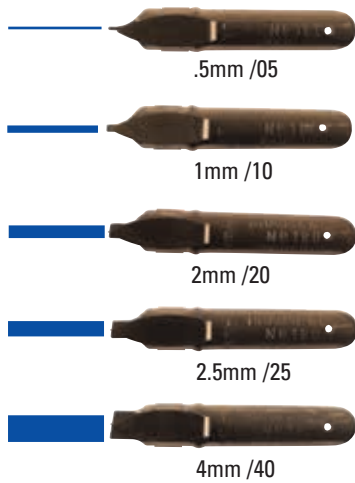

Bandzug

Box set of 3

B1616