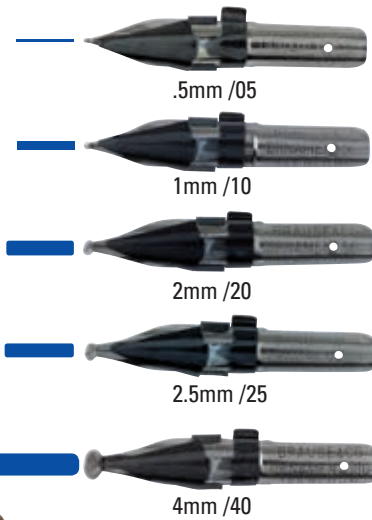

Plakat

Ornament

Bandzug

Calligraphy Nibs

The finest German craftsmanship for over 180 years!

Plakat 755 - Poster Nib

Steel brush gold-plated folded metal nib for creating large letters.

Description	Reference	Case Pack
Box of 10 nibs / size	B755/	1
Box of 3 nibs / size (/10 & /15 only)	B3755/	3

Ornament 500

Round nib with blade and ink reservoir. For titles, ornamentation and monoline lettering.

Box of 50 nibs / size	B500/	1
Box of 3 nibs / size	B3500/*	3

*Limited Quantity

Bandzug 180

Square nibs for rounded (Roman, Italic, Gothic) writing. Ink reservoir on the top. Unique for its sharp angles and precise upstrokes. Creates incomparable Gothic letters.

.5mm /05, .7mm /07, 1mm /10, 1.5mm /15, 2mm /20, 2.5mm /25, 3mm /30, 4mm /40, 5mm /50

Box of 50 nibs / size	B180/	1
Box of 3 nibs / size (all except /07 and /50)	B3180/ ✓	3

Nib Chart

Laminated	4B	1

Calligraphy Nib Holders

Double-ended

Double ended - Hexagonal	B1616	10

Cork

Wooden Nib Hodler - Cork Grip	B1624	10

Natural wood - Assorted

Assorted	B1620 ✓	20

Marbled - Color may vary

Assorted	B1618	20

Solid color

Assorted	B1619	20

Ergonomic

Reduces fatigue and discomfort

Blond wood	B1621 ✓	10

Fine Holder with #525 nib

For precision and accuracy

Holder with nib	B1000 ✓	10

Fine Holder with retracting #511 nib

Nib retracts into holder

Holder/Retracting nib	B1003	5

✓ = Best sellers