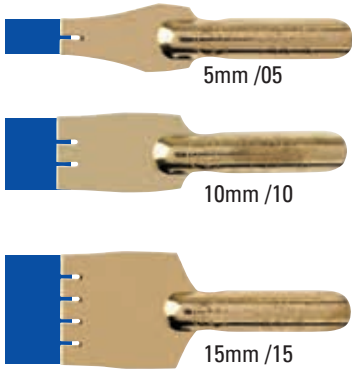

Plakat

Ornament

Bandzug

Box set of 3

B1616

B1624

B1620

B1618

B1619

B1621

B1000

B1003

Calligraphy Nibs

The finest German craftsmanship for over 180 years!

Plakat 755 - Poster Nib

Steel brush gold-plated folded metal nib for creating large letters.

Box of 50 nibs / size	B500/	1
Box of 3 nibs / size	B3500/*	3

*Limited Quantity

Bandzug 180

Square nibs for rounded (Roman, Italic, Gothic) writing. Ink reservoir on the top. Unique for its sharp angles and precise upstrokes. Creates incomparable Gothic letters.