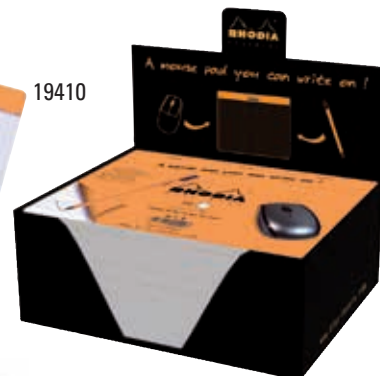

Hard Box Display of 25 Pencils

Hard box with lid. A must-have for any desk at home or the office! Can be used as a pencil cup. Rhodia high-quality pencils with black wood body and black eraser.

- Point of sale display of 25 Linden wood pencils
- Pencils are individually wrapped
- Triangular shape
- HB lead grade

✓ = Best sellers

Description	Size	Reference	Case Pack
Pencil (1)	(w) 3 x (d) 2 3/4 x (h) 5 1/4	9020 ✓	25

Rhodia Leather Pencil Case

Smooth leather pencil case with metallic zipper and embossed Rhodia logo.

- Genuine leather pencil case
- Pencil not included
- Fits eight to ten pencils

	8 11/16 x 3 3/8	118449	4

Rhodia (Mouse) Pad

A smart combination mouse pad/notepad with the iconic grid on Rhodia 80g paper.

- Glued at top and side - Non-skid backing
- Smooth surface for mouse & writing
- Sold in a compact display with 30 mouse pads

✓ = Best sellers

Graph 30 sheets	7 1/2 x 9	19410 ✓	30

19410

Rhodiactive Address Book

Back by popular demand! Classic address book for home and office.

- 80 sheets, 90g pre-printed
- Includes: one pocket, reinforced alphabet tabs
- Double wirebound - never snags
- Flexible and sturdy Polypro cover

A5	5 1/2 x 8 1/4	119970	5