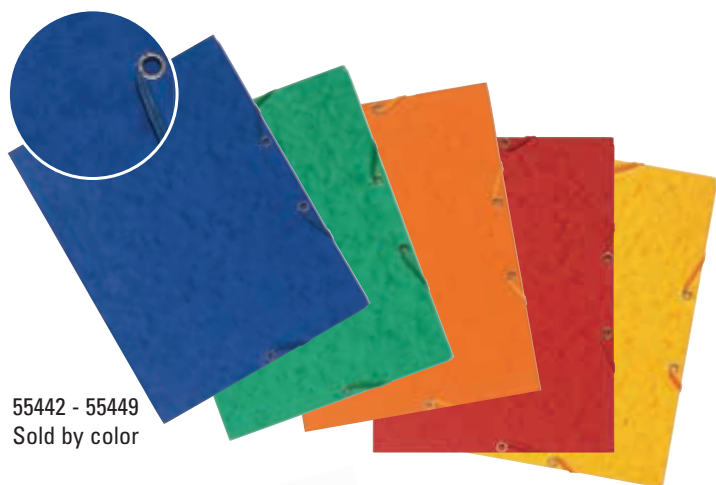

"Watershed" - Waterproof Notepad

Designed for the most demanding environments.

- Waterproof paper - write outdoors in all weather conditions
- 50 pages / 25 sheets
- Lined or graph
- Sturdy waterproof cardboard cover

Description		Size	Reference	Case Pack
Graph	25 sheets	4 x 6	2281Z	10
Lined	25 sheets	4 x 6	2291Z	10
Lined (A5)	25 sheets	6 x 8 ¼	2271Z	5

55442 - 55449
Sold by color

Pressboard Three Flap Folder

Textured, bright colored pressboard with matching elastic closures.

- 400g glossy pressboard
- Holds letter-size documents up to 1 ¼"
- Great for customization
- Sold by color

Blue	9 ½ x 12 ½	55442	5
Green		55443	5
Orange		55444	5
Red		55445	5
Yellow		55449	5

50720

Basic Pocket Size Portfolio

Compact and handy, the perfect portfolio for people on the go. Keep your receipts, notes, business cards, photos, in one place.

- Sturdy hardboard with grained leather texture
- Sold in a small point-of-sale display of 25
- Four assorted colors: tan, black, red and green