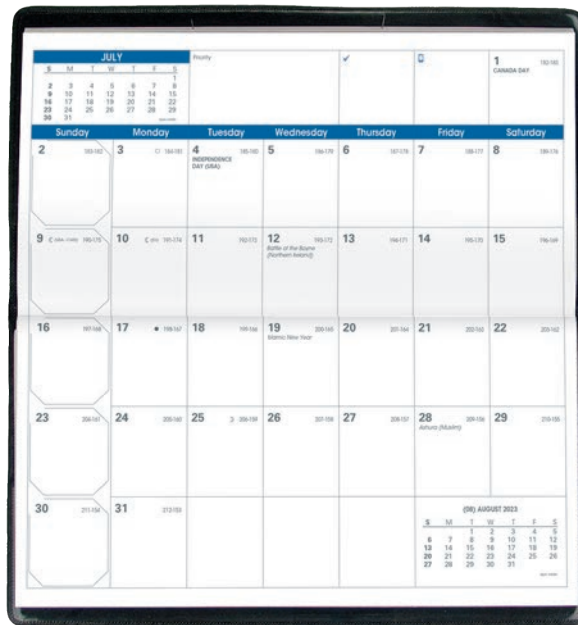

The Visoplan is the closest thing to a desk calendar that you can put in your pocket. It's staple-bound and it opens vertically. The week goes from Sunday to Saturday. It includes annual planning pages, maps and notes pages on premium white 90g paper.

VISOPLAN - 6 5/8" x 3 1/2" (17 x 8.8 cm)

| Cover Material  | Color Code |   |   |    |    |    | Ref.  | MSRP    |
|-----------------|------------|---|---|----|----|----|-------|---------|
|                 | 1          | 2 | 3 | 4  | 5  | 6  |       |         |
| Texas           | 1          | 2 | 3 | 4  | 5  | 6  | 671   | \$15.00 |
| Club            | 1          | 2 | 5 | 3  | 16 | 19 | 672   | \$18.00 |
| Soho            | 1          | 5 | 8 | 11 |    |    | 673   | \$18.00 |
| Chelsea         | 1          | 5 |   |    |    |    | 679   | \$18.00 |
| Refill only     |            |   |   |    |    |    | 6701  | \$ 8.00 |
| Address/Memo    |            |   |   |    |    |    | 06020 | \$ 2.00 |
| Address w/ Tabs |            |   |   |    |    |    | 0602  | \$ 2.50 |

| Features:              |   |
|------------------------|---|
| 12 months              | • |
| White paper, 90g       | • |
| Staple binding         | • |
| Two-color print        | • |
| Notes pages            | • |
| Maps                   | • |
| Tear off corners       | • |
| Removable address book | • |