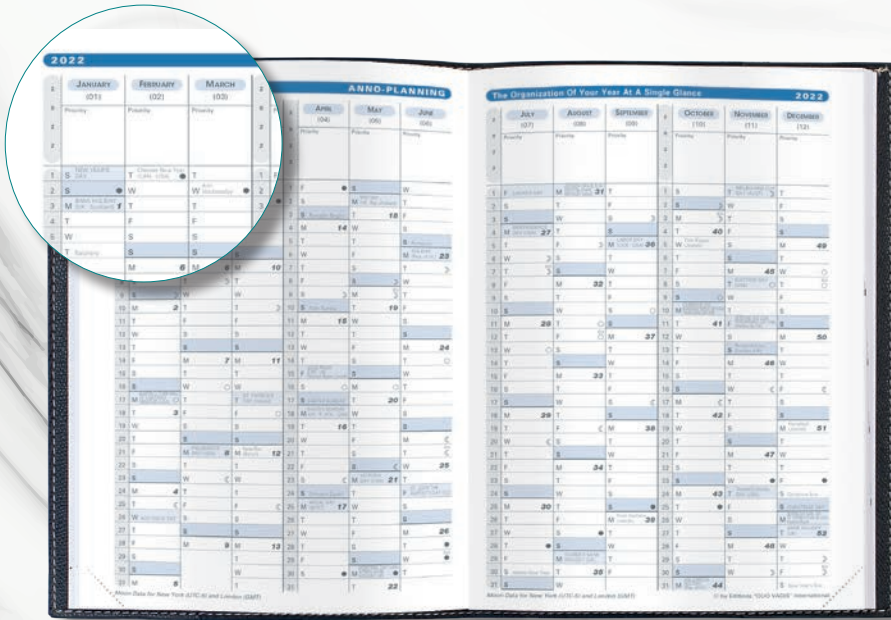

RHODIA *Hardbound*

Black (1)

Orange (7)

Midnight Blue (2)

Burgundy (9)

QUO VADIS PLANNERS FEATURES

Varies by format. Look for the icons on each format to see what's included.

Annual Planning

Refillable covers, an eco-friendly solution.

Monthly Planning

Tear-off corners helps you to find the week quickly

180-degree lay-flat sewn binding

QUO VADIS PLANNERS FEATURES

Varies by format. Look for the icons on each format to see what's included.