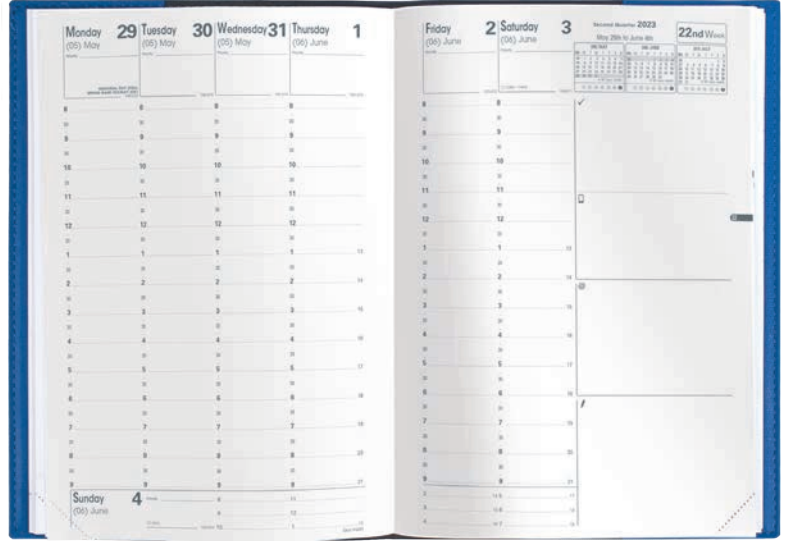

ACADEMIC MINISTER - 6 ¼" x 9 ⅜" (16 x 24 cm)

	Color Code						UNIVERSITY JUL. - JUL.		ACA. MINISTER JUL. - JUL.	
	1	2	3	4	5	6	Ref.	MSRP	Ref.	MSRP
Cover Material	1	2	3	4	5	6				
Texas	1	2	3	4	5	6	281	$19.00	341	$28.00
Club	1	2	5	3	16	19	282	$24.00	342	$36.00
Soho	1	5	8	11			283	$24.00	343	$36.00
Kali	1	2	4	5	6	15			346	$36.00
Billy	1	2	3	18					345	$40.00
Refill only							2801	$13.00	3401	$19.00
Notes Insert									15008	$ 2.00
Address/Memo							04020	$ 2.25	15020	$ 2.50
Address w/ Tabs							0402	$ 3.50	1502	$ 1.75

Features:	UNIVERSITY JUL. - JUL.	ACA. MINISTER JUL. - JUL.
White paper, 64g	•	
White paper, 90g		•
Sewn binding	•	•
Monthly planning pages		•
Annual planning pages	•	•
Notes pages	•	•
Maps	•	•
Tear off corners	•	•
Removable address book	•	•