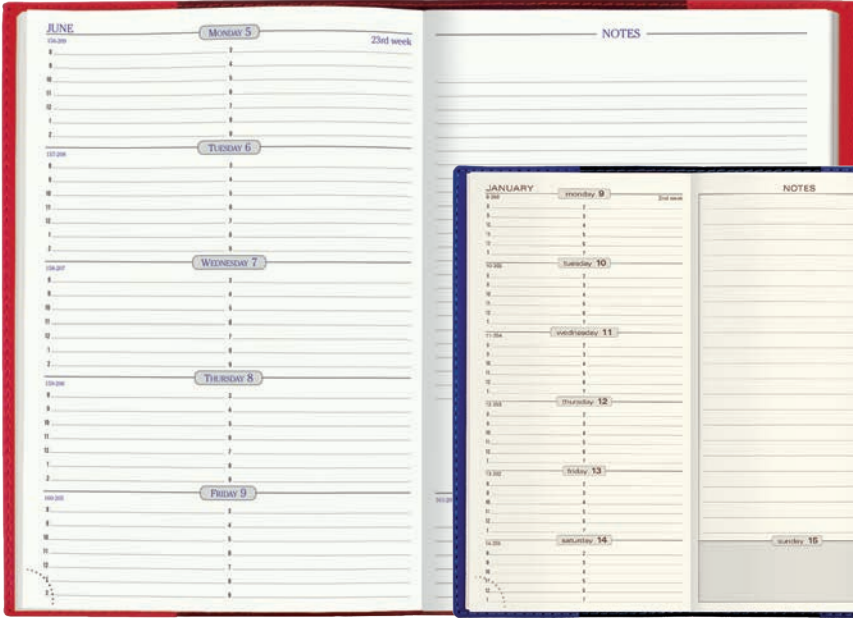

WEEKLY HORIZONTAL

12-MONTHS ♦ AUG. - JUL.

The Sapa X Academic is unlined, with a simple schedule. The Scholar is lined, with priority boxes. The Principal takes it a little further, including an 8am to 9pm schedule with space for appointments, as well as current, previous, and following month calendars.

SCHOLAR - 6 1/4" x 9 3/8" (16 x 24 cm)

SAPA X ACADEMIC - 3 1/2" x 5 1/2" (9 x 14 cm)

PRINCIPAL - 7" x 9 3/8" (18 x 24 cm)

Cover Material	Color Code	SCHOLAR AUG. - JUL.		SAPA X Aca. AUG. - JUL.		PRINCIPAL AUG. - JUL.	
		Ref.	MSRP	Ref.	MSRP	Ref.	MSRP
Texas	1 2 3 4 5 6	551	\$22.00	321	\$20.00	311	\$32.00
Club	1 2 5 3 16 19	552	\$28.00	322	\$25.00	312	\$35.00
Soho	1 5 8 11	553	\$28.00			313	\$35.00
Marguy NEW	2 3	554	\$38.00				
Refill only		5501	\$13.00	3201	\$13.00	3101	\$22.00
Notes Insert		15008	\$ 2.00				
Address/Memo		15020	\$ 2.50			48020	\$ 3.50
Address w/Tabs		1502	\$ 1.75	32020	\$ 1.50	4802	\$ 3.50
Features:							
12 months			•		•		•
White paper, 64g					•		
White paper, 90g			•				•
Two-color print					•		
Sewn binding			•		•		•
Monthly planning pages			•		•		
Notes pages			•		•		•
Maps					•		•
Tear off corners			•		•		•
Removable address book			•		•		•

All three planners feature daily AM to PM schedules and the week on the left, but the Space 17 has more space for freeform notes and Sundays on the right. The IB Traveler has designated spaces for priorities, as well as a monthly calendar at the top of the spread, while Space 24 has three monthly calendars below the notes section.