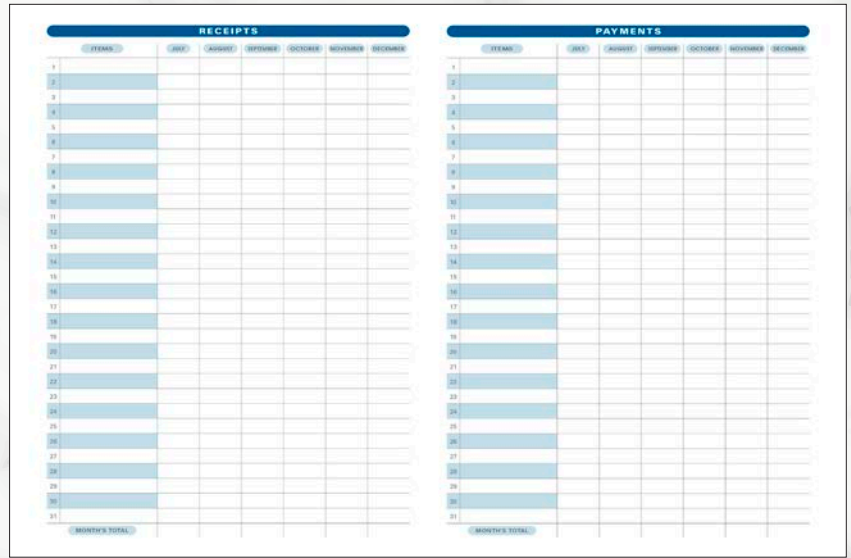

Refillable covers, an eco-friendly solution.

Monthly Planning

Tear-off corners helps you to find the week quickly

180-degree lay-flat sewn binding

QUO VADIS PLANNERS FEATURES

Varies by format. Look for the icons on each format to see what's included.

Maps

Extra pages for notes

Three-year Calendar

Address book

Receipts & Payments

Clairefontaine Paper. The best paper in the world for writing. Milled in France from guaranteed sustainable sources.

While Journal 21, Textagenda, and Notor all feature daily lined pages, the slightly bigger Journal 21 includes monthly planning pages and 72g soft green paper, as opposed to 64g white paper. Textagenda goes from August to July, whereas Journal 21 and Notor go from January to December.

The Visoplan is the closest thing to a desk calendar that you can put in your pocket. It's staple-bound and it opens vertically. The week goes from Sunday to Saturday. It includes annual planning pages, maps and notes pages on premium white 90g paper.