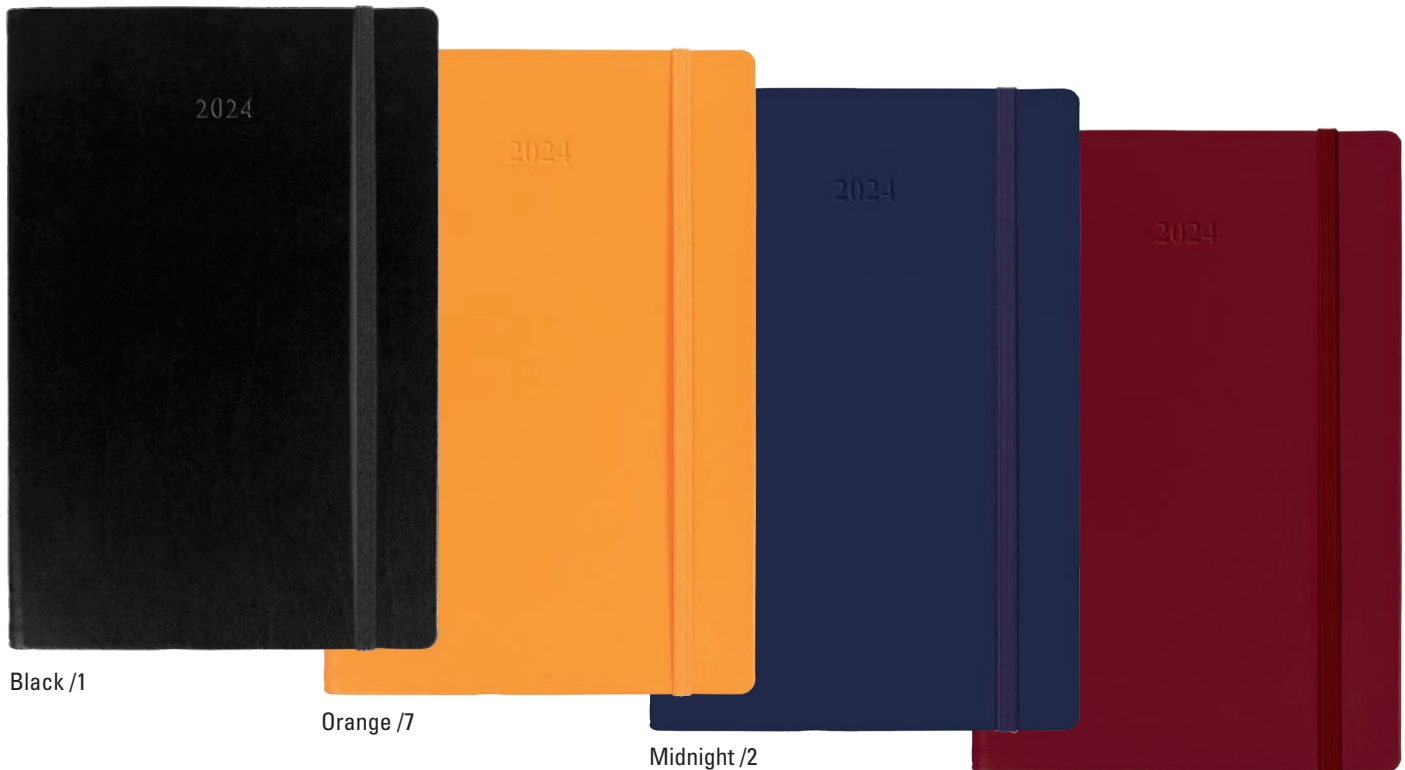

Orange /7

Midnight /2

Burgundy /9

RHODIA MEDIUM
JAN. - DEC.

Cover	Color Code	Ref.	MSRP
Hardcover	1 7 2 9	378	$28.00

Features:	
12 months	•
White paper, 90g	•
Two-color print	•
Hardbound	•
Elastic closure	•
Monthly planning pages	•
Maps	•
Tear off corners	•
Attached address book	•

RHODIA - 6 1/4" x 9 3/8"
(16 x 24 cm)

Black /1