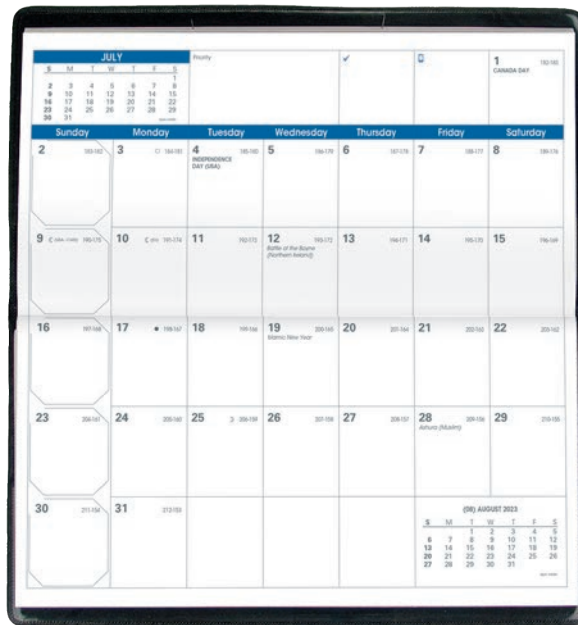

The Visoplan is the closest thing to a desk calendar that you can put in your pocket. It's staple-bound and it opens vertically. The week goes from Sunday to Saturday. It includes annual planning pages, maps and notes pages on premium white 90g paper.