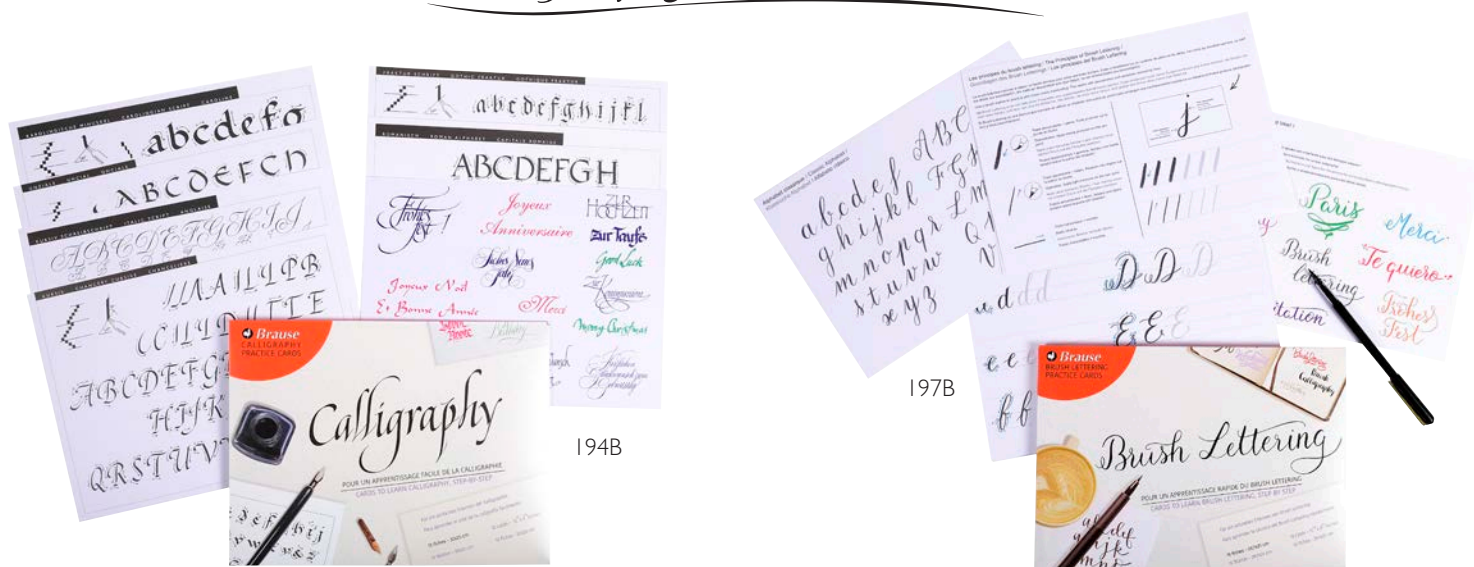

Calligraphy Practice Cards

Lettering Practice Cards

12 instructional cards with arrows showing proper direction of pen strokes and correct nib angles. For use under practice paper or as a guide to copy alphabet.

Description	Size	Reference	Min. Order	List ea.
Calligraphy Practice Cards	10 x 13	194B ✓	3	\$26.50

Brush Lettering Practice Cards

Step-by-step brush lettering guide. 15 practice cards and an introduction to brush lettering to improve your technique.