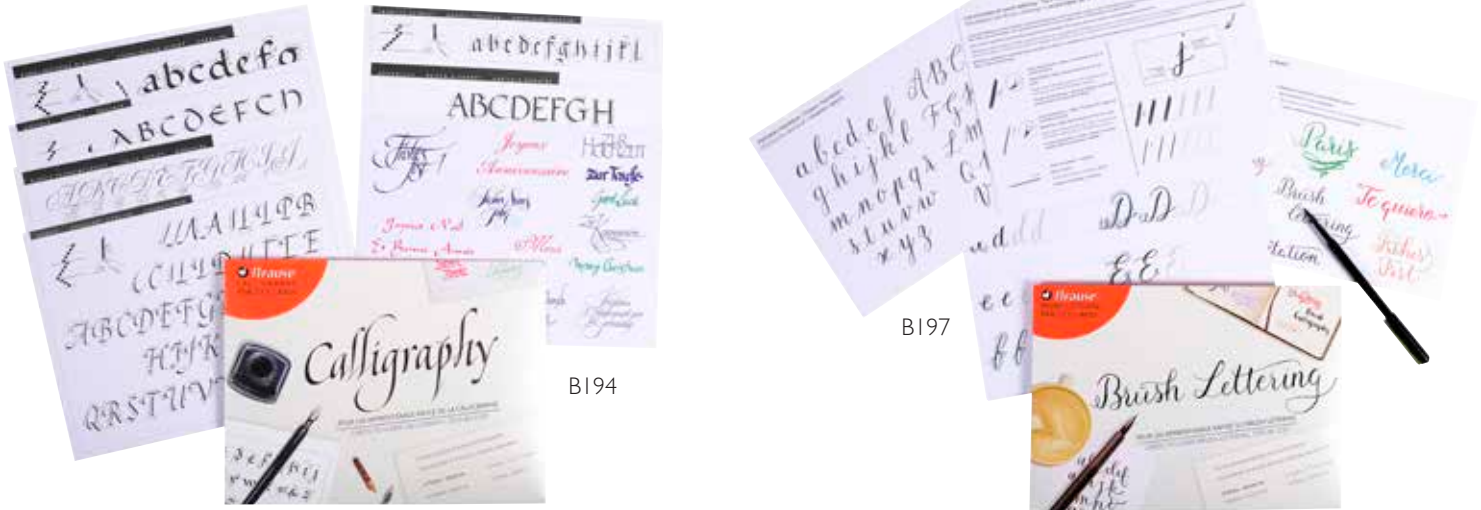

# Calligraphy Practice Cards

## Lettering Practice Cards

12 instructional cards with arrows showing proper direction of pen strokes and correct nib angles. For use under practice paper or as a guide to copy alphabet.

Description	Size	Reference	Case Pack
Calligraphy Practice Cards	10 x 13	B194 ✓	3

## Brush Lettering Practice Cards

Step-by-step brush lettering guide. 15 practice cards and an introduction to brush lettering to improve your technique.

Description	Size	Reference	Case Pack
Brush Lettering Practice Cards	10 x 13	B197	3