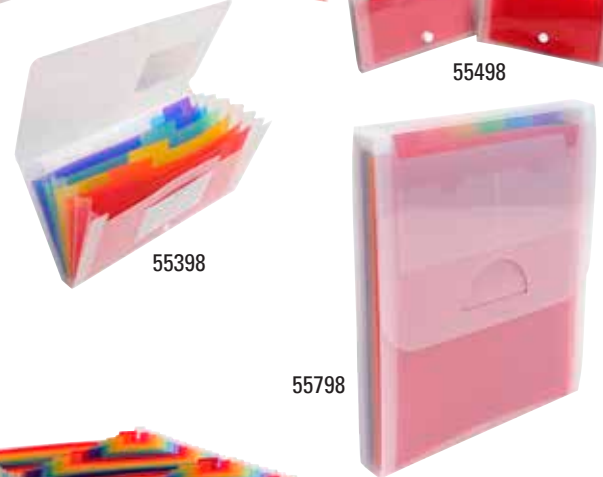

Description	Size	Reference	Case Pack
Wallet Size - 6 pockets	7 x 4	55498	5
Coupon Size - 7 pockets	10 1/4 x 5 1/2	55398	5
Letter Size - 13 pockets	13 x 10	55298	5

55298

55498

"Crystal" Multi-Pocket Expanding Accordion Portfolio

Clear polypro with 6 multi-colored dividers. Includes two sheets of tab labels, and two slots for labeling contents.

6 pockets	2 x 9 x 12	55798	5
-----------	------------	-------	---

55398

55798

"Crystal" Expanding File Box with handles

Clear polypro box with 24 multi-colored dividers. Handles are strong and easy to grip. Includes two sheets of tab labels, and two slots for labeling contents.

24 pockets	13 x 9 x 10	55198	4
------------	-------------	-------	---

55198

"Crystal" Magazine Rack

Clear polypro box with 12 multi-colored dividers. Handles are strong and easy to grip. Includes two sheets of tab labels, and two slots for labeling contents.

12 pockets	10 x 3 x 10	55598	4
------------	-------------	-------	---